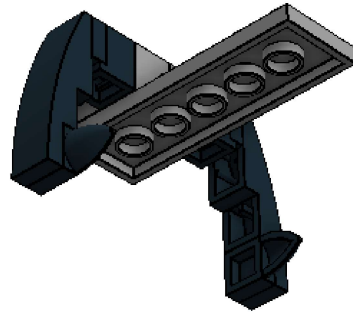

LEGO DIGITAL DESIGNER 4.2

Model Name:
night fury

Number of Bricks: 107

Step 1 of 52

Step 2 of 52

1 x

2 x

1 x

Step 3 of 52

Step 4 of 52

Step 5 of 52

1 x

1 x

1 x

Step 6 of 52

1 x