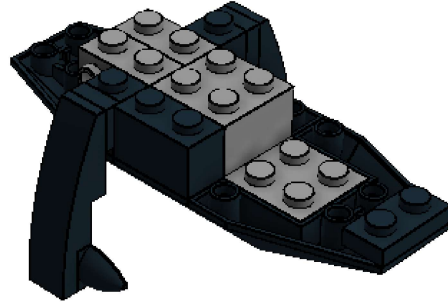

LEGO DIGITAL DESIGNER 4.2

Model Name:
night fury

Number of Bricks: 107

Step 1 of 52

Step 2 of 52

1 x

2 x

1 x

Step 3 of 52

Step 4 of 52

Step 5 of 52

1 x

1 x

1 x

Step 6 of 52

1 x

1 x

1 x

1 x

Step 7 of 52

Step 8 of 52

Step 9 of 52

2 x

1 x