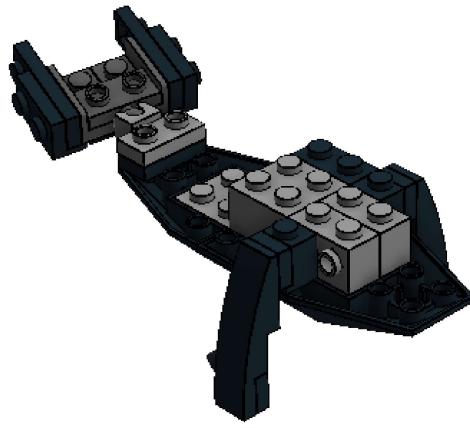

LEGO DIGITAL DESIGNER 4.2

Model Name:
night fury

Number of Bricks: 107

Step 1 of 52

Step 2 of 52

1 x

2 x

1 x

1 x

1 x

1 x

Step 7 of 52

Step 8 of 52

Step 9 of 52

2 x

1 x

Step 10 of 52

Step 11 of 52

Step 12 of 52

Step 13 of 52

1 x

1 x

1 x

1 x