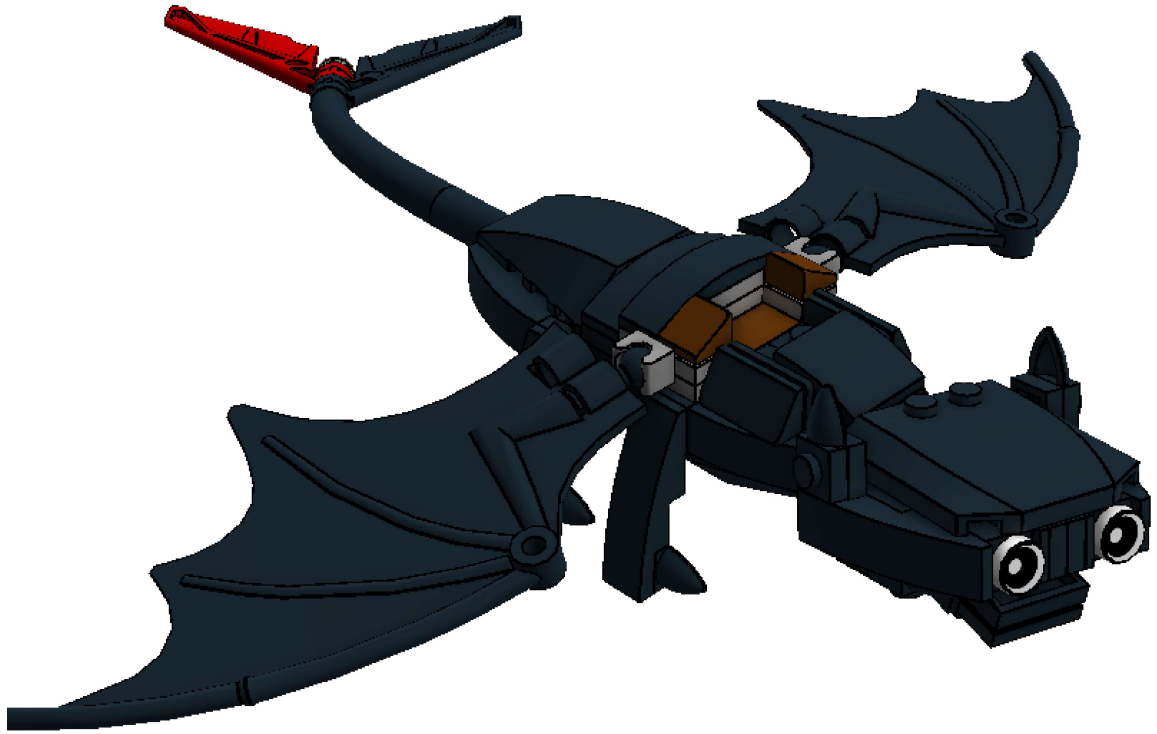

LEGO DIGITAL DESIGNER 4.2

Model Name:
night fury

Number of Bricks: 107

Step 1 of 52

Step 2 of 52

1 x

2 x

1 x