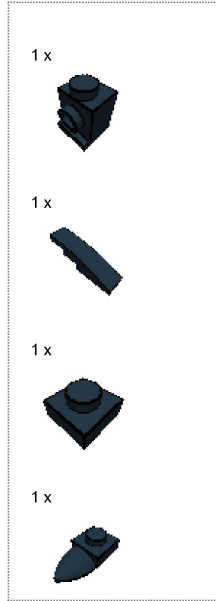

LEGO DIGITAL DESIGNER 4.2

Model Name:
night fury

Number of Bricks: 107

Step 1 of 52

Step 2 of 52

1 x

2 x

1 x

Step 3 of 52

Step 4 of 52

Step 5 of 52

1 x

1 x

1 x

Step 6 of 52

1 x