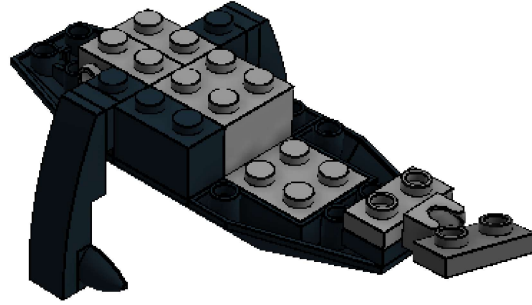

LEGO DIGITAL DESIGNER 4.2

Model Name:
night fury

Number of Bricks: 107

Step 1 of 52

Step 2 of 52

1 x

2 x

1 x

1 x

1 x

1 x

Step 7 of 52

Step 8 of 52

Step 9 of 52

2 x

1 x

Step 10 of 52

Step 11 of 52

Step 12 of 52

Step 13 of 52

1 x

1 x

1 x

1 x