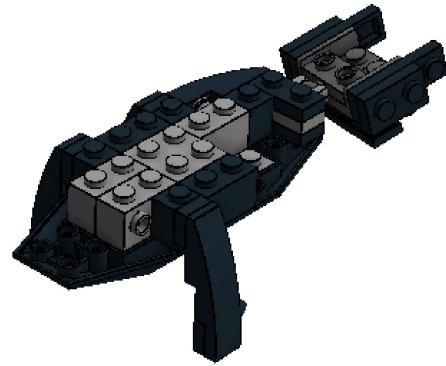

LEGO DIGITAL DESIGNER 4.2

Model Name:
night fury

Number of Bricks: 107

Step 1 of 52

Step 2 of 52

1 x

2 x

1 x

Step 10 of 52

Step 11 of 52

Step 12 of 52

Step 13 of 52

1 x

1 x

1 x

1 x

Step 14 of 52

Step 15 of 52

Step 16 of 52

Step 17 of 52

1 x

1 x

1 x

1 x