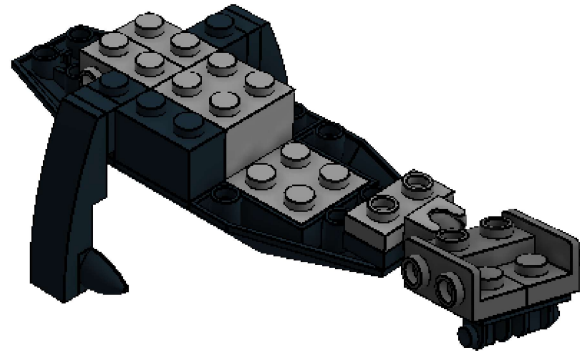

LEGO DIGITAL DESIGNER 4.2

Model Name:
night fury

Number of Bricks: 107

Step 1 of 52

Step 2 of 52

1 x

2 x

1 x

1 x

1 x

1 x

Step 7 of 52

Step 8 of 52

Step 9 of 52

2 x

1 x