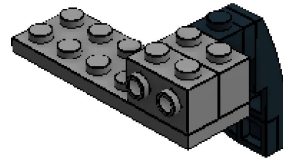

LEGO DIGITAL DESIGNER 4.2

Model Name:
night fury

Number of Bricks: 107

Step 1 of 52

Step 2 of 52

1 x

2 x

1 x

Step 3 of 52

Step 4 of 52

Step 5 of 52

1 x

1 x

1 x

Step 6 of 52

1 x