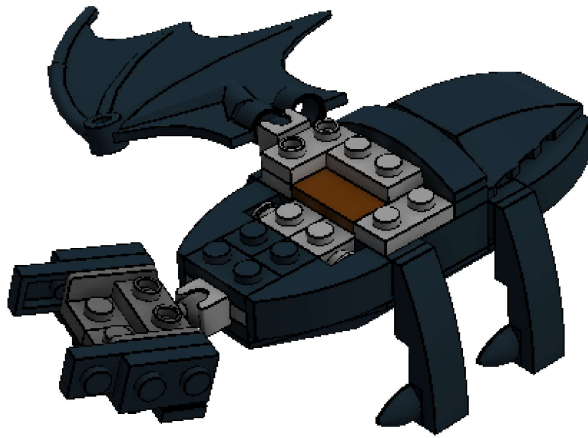

LEGO DIGITAL DESIGNER 4.2

Model Name:
night fury

Number of Bricks: 107

Step 1 of 52

Step 2 of 52

1 x

2 x

1 x

Step 18 of 52

Step 19 of 52

Step 20 of 52

Step 21 of 52

1 x

1 x

1 x

1 x

Step 22 of 52

Step 23 of 52

Step 24 of 52

Step 25 of 52

Step 26 of 52

Step 27 of 52

- 1 x 
- 1 x 
- 1 x 
- 1 x 

Step 28 of 52