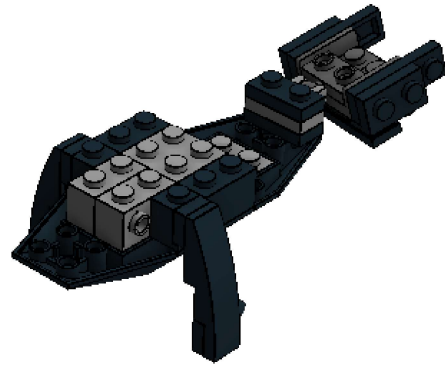

LEGO DIGITAL DESIGNER 4.2

Model Name:
night fury

Number of Bricks: 107

Step 1 of 52

Step 2 of 52

1 x

2 x

1 x

Step 3 of 52

Step 4 of 52

Step 5 of 52

1 x

1 x

1 x

Step 6 of 52

1 x

1 x

1 x

1 x

Step 7 of 52

Step 8 of 52

Step 9 of 52

2 x

1 x

Step 10 of 52

Step 11 of 52

Step 12 of 52

Step 13 of 52

1 x

1 x

1 x

1 x