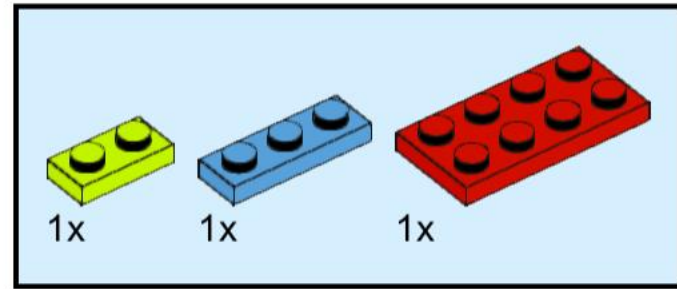

3

4

5

6

7

8

9

16x16 Plate Dome Side #2 with Jumpers on Sides - Bippity Bricks 2022