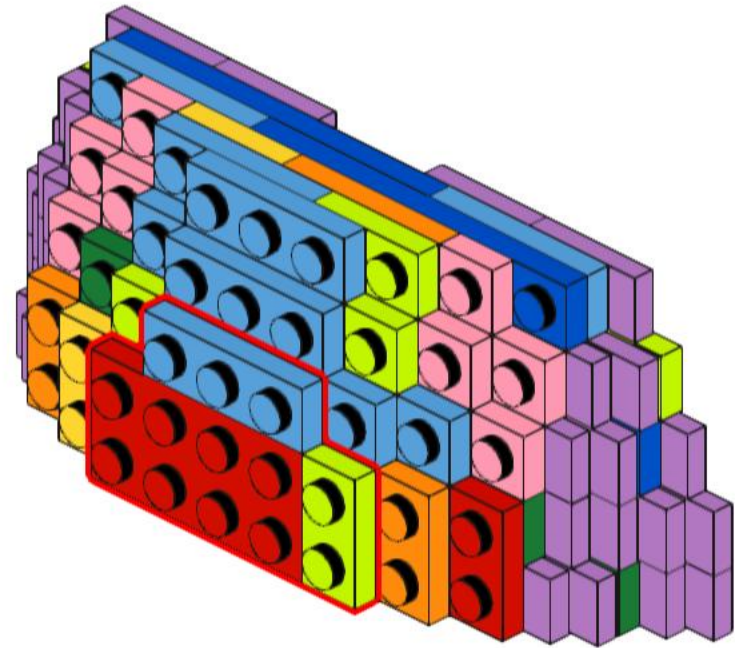

3

4

5

6

7

8

9

16x16 Plate Dome Side #2 with Jumpers on Sides - Bippity Bricks 2022

4x
3666
Blue