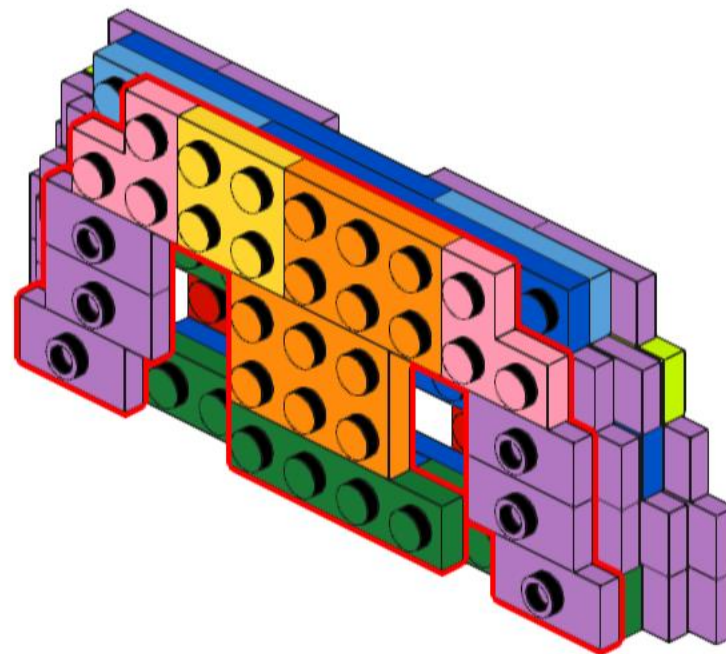

3

4

5

6

7

8

9

16x16 Plate Dome Side #2 with Jumpers on Sides - Bippity Bricks 2022

4x
3666
Blue