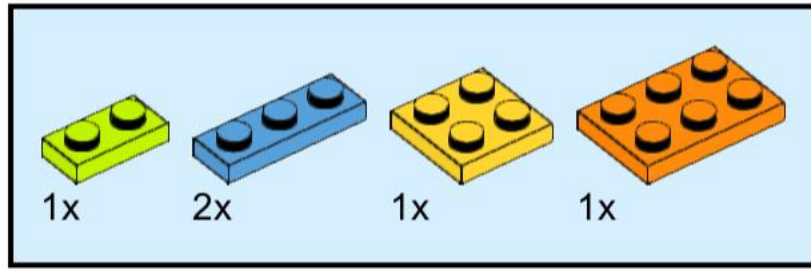

3

4

5

6

7

8

9

16x16 Plate Dome Side #2 with Jumpers on Sides - Bippity Bricks 2022