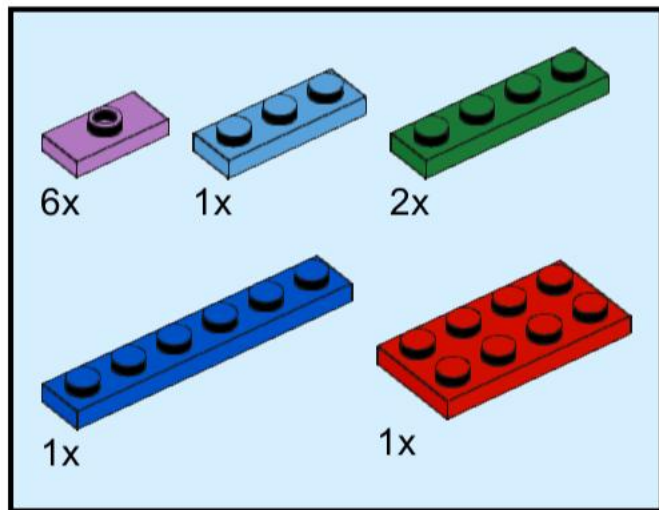

3

4

5

6

7

8

9

16x16 Plate Dome Side #2 with Jumpers on Sides - Bippity Bricks 2022

4x
3666
Blue