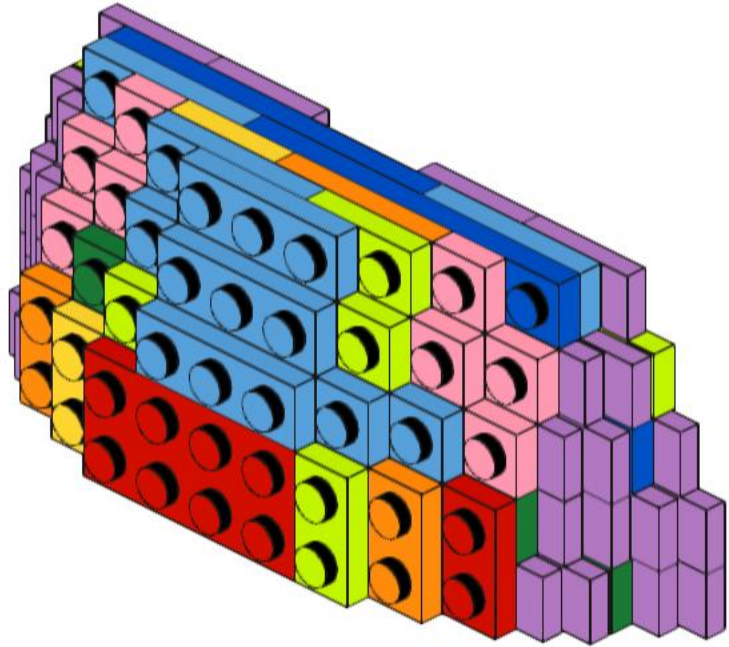

3

4

5

6

7

8

9

16x16 Plate Dome Side #2 with Jumpers on Sides - Bippity Bricks 2022

4x
3666
Blue