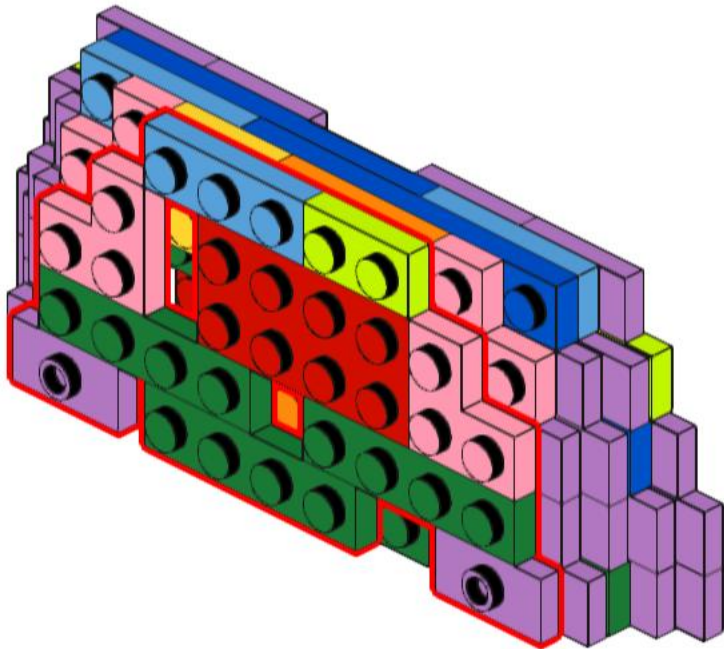

3

4

5

6

7

8

9

16x16 Plate Dome Side #2 with Jumpers on Sides - Bippity Bricks 2022

30x
15573
Medium Lavender

4x
3021
Orange

6x
3023
Lime

8x
3710
Green

2x
3022
Yellow

6x
3020
Red

4x
2420
Pink

9x
3623
Medium Blue

4x
3666
Blue