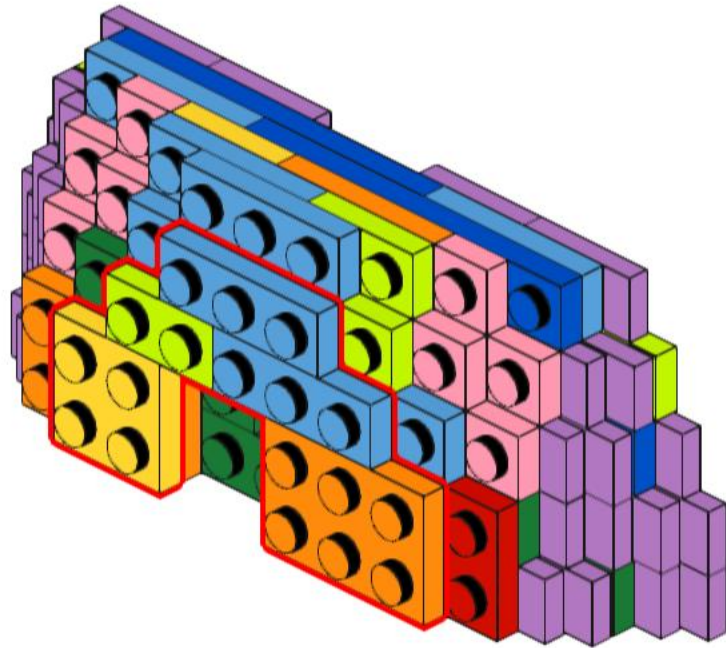

3

4

5

6

7

8

9

16x16 Plate Dome Side #2 with Jumpers on Sides - Bippity Bricks 2022

30x
15573
Medium Lavender

4x
3021
Orange

6x
3023
Lime

8x
3710
Green

2x
3022
Yellow

6x
3020
Red

4x
2420
Pink

9x
3623
Medium Blue

4x
3666
Blue