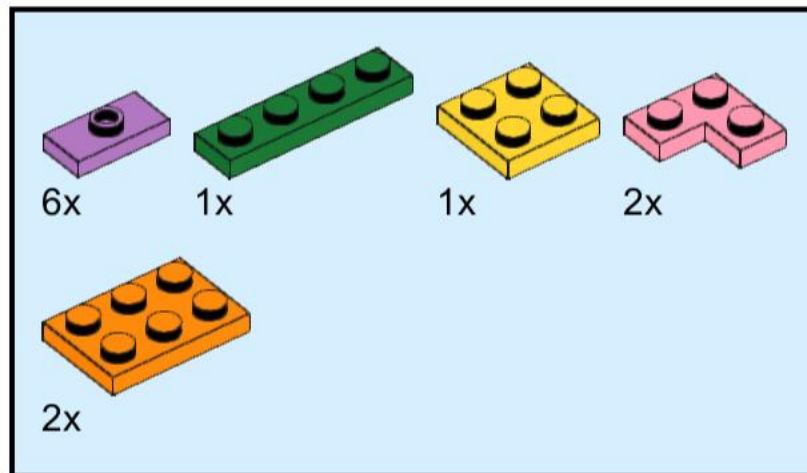

3

4

5

6

7

8

9

16x16 Plate Dome Side #2 with Jumpers on Sides - Bippity Bricks 2022

4x
3666
Blue