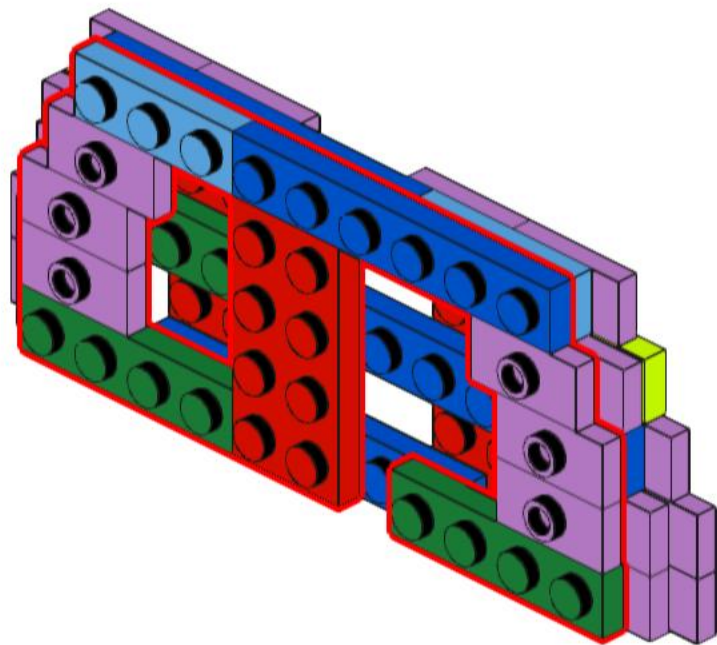

3

4

5

6

7

8

9

16x16 Plate Dome Side #2 with Jumpers on Sides - Bippity Bricks 2022

4x
3666
Blue