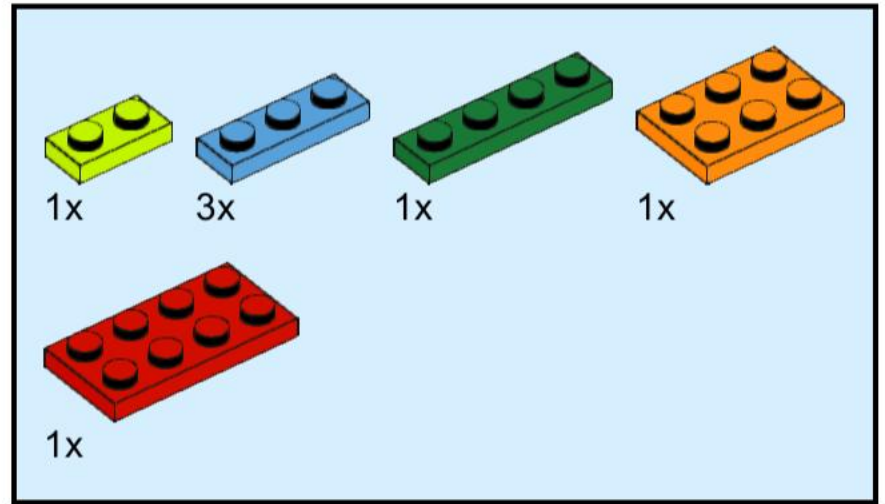

3

4

5

6

7

8

9

16x16 Plate Dome Side #2 with Jumpers on Sides - Bippity Bricks 2022

4x
3666
Blue