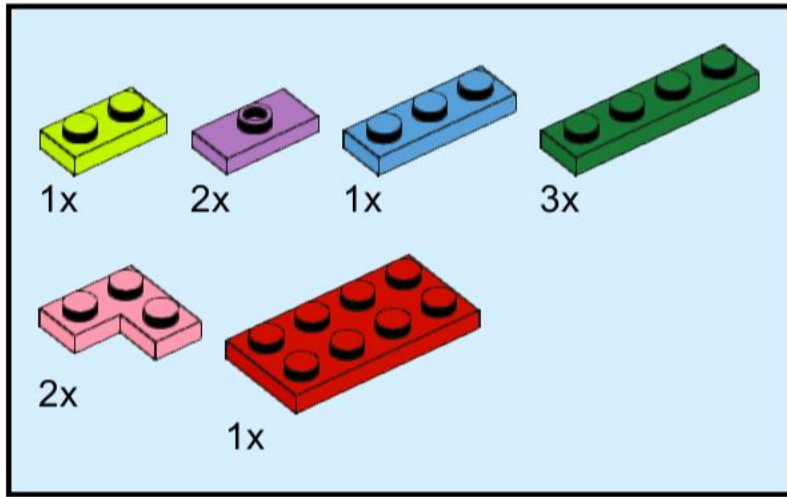

3

4

5

6

7

8

9

16x16 Plate Dome Side #2 with Jumpers on Sides - Bippity Bricks 2022

4x
3666
Blue