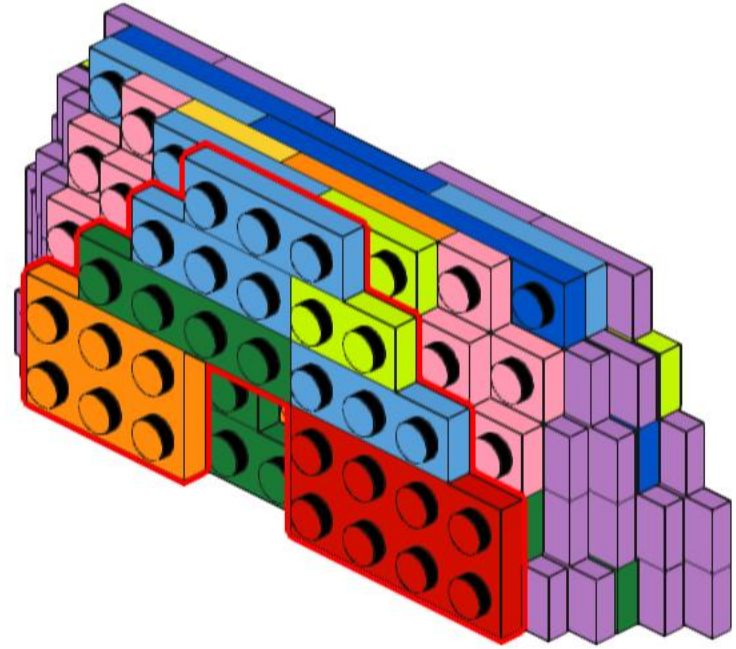

3

4

5

6

7

8

9

16x16 Plate Dome Side #2 with Jumpers on Sides - Bippity Bricks 2022

30x
15573
Medium Lavender

4x
3021
Orange

6x
3023
Lime

8x
3710
Green

2x
3022
Yellow

6x
3020
Red

4x
2420
Pink

9x
3623
Medium Blue

4x
3666
Blue